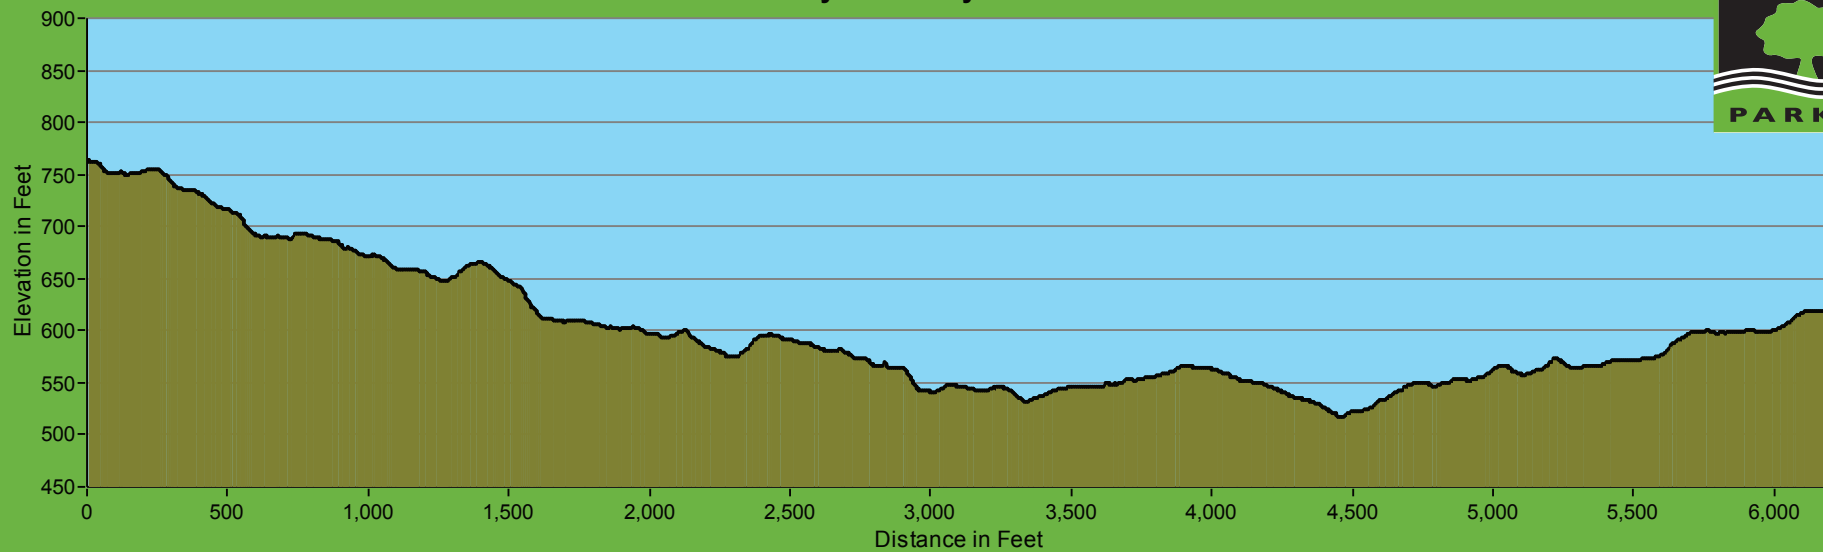

### Huddart County Park - Bay Tree Trail Profile

246 Foot Elevation Change / Begins at Crystal Springs Trail and ends at Kings Mountain Road