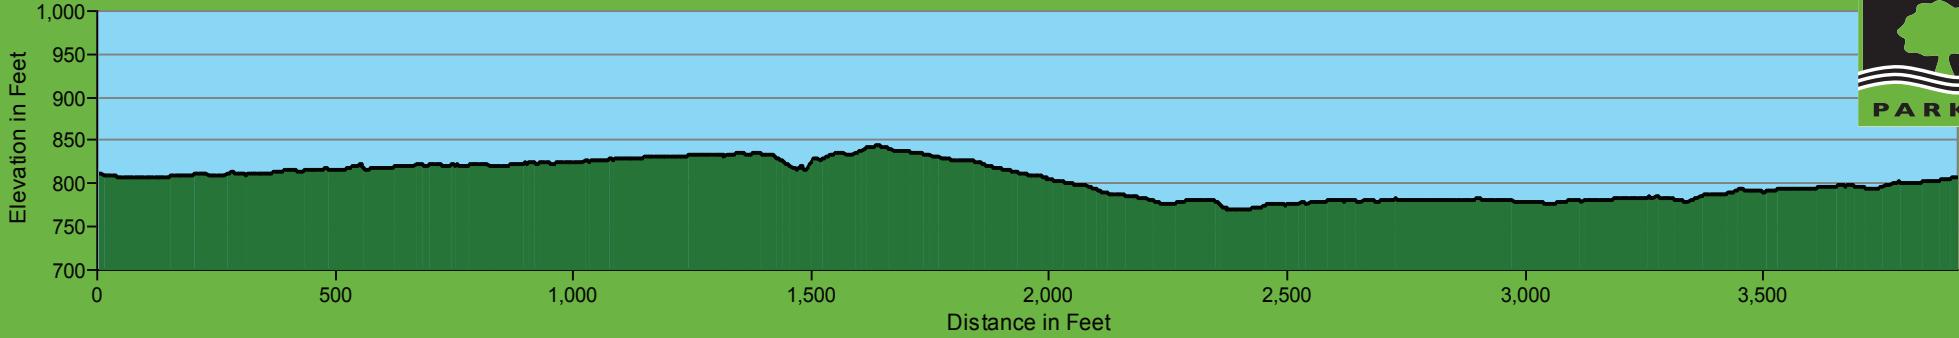

### Huddart County Park - Chickadee Trail Profile

75 Foot Elevation Change / Begins and ends at Entrance Parking (Loop)