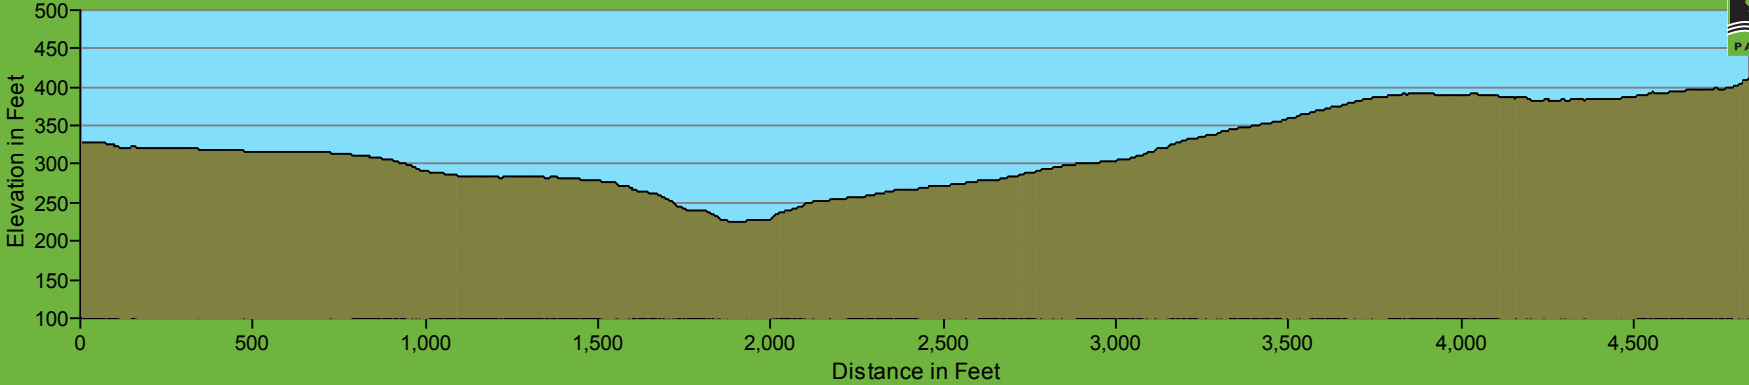

Pescadero County Park - Shaw Flat Trail Profile

185 Foot Elevation Change / Old Haul Trail to Pomponio Trail