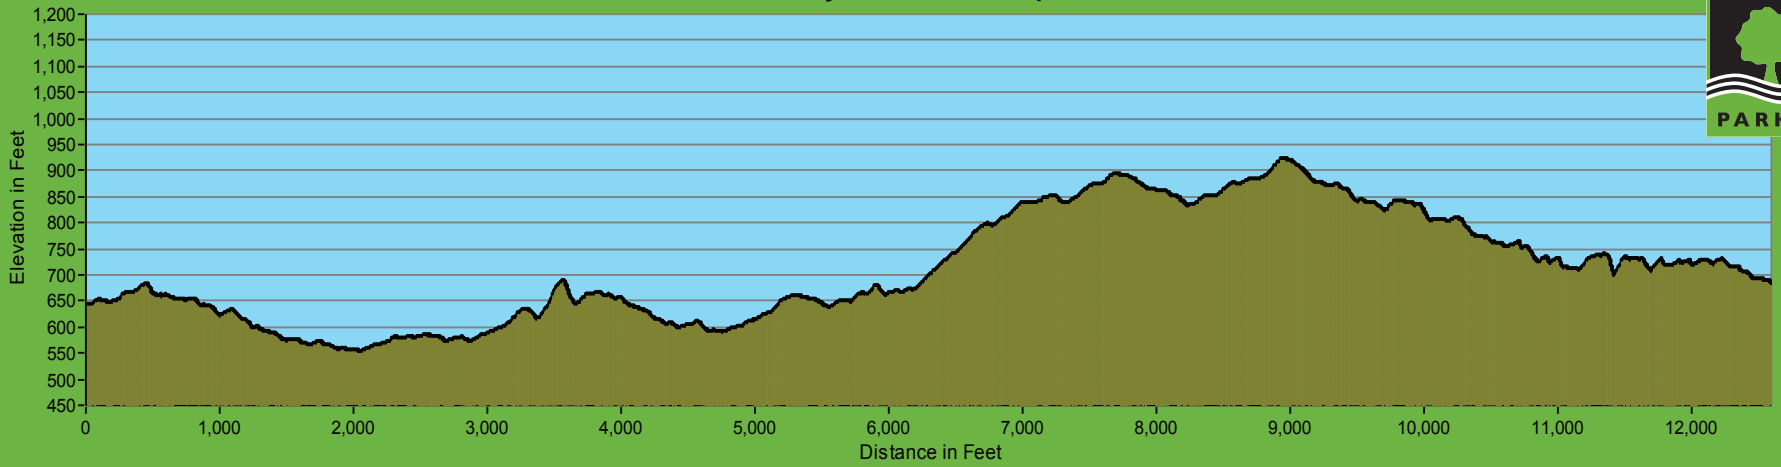

Sam Mcdonald County Park / Forest Loop Trail Profile

371 foot elevation change / Profile begins at parking lot and ends after loop back to trail