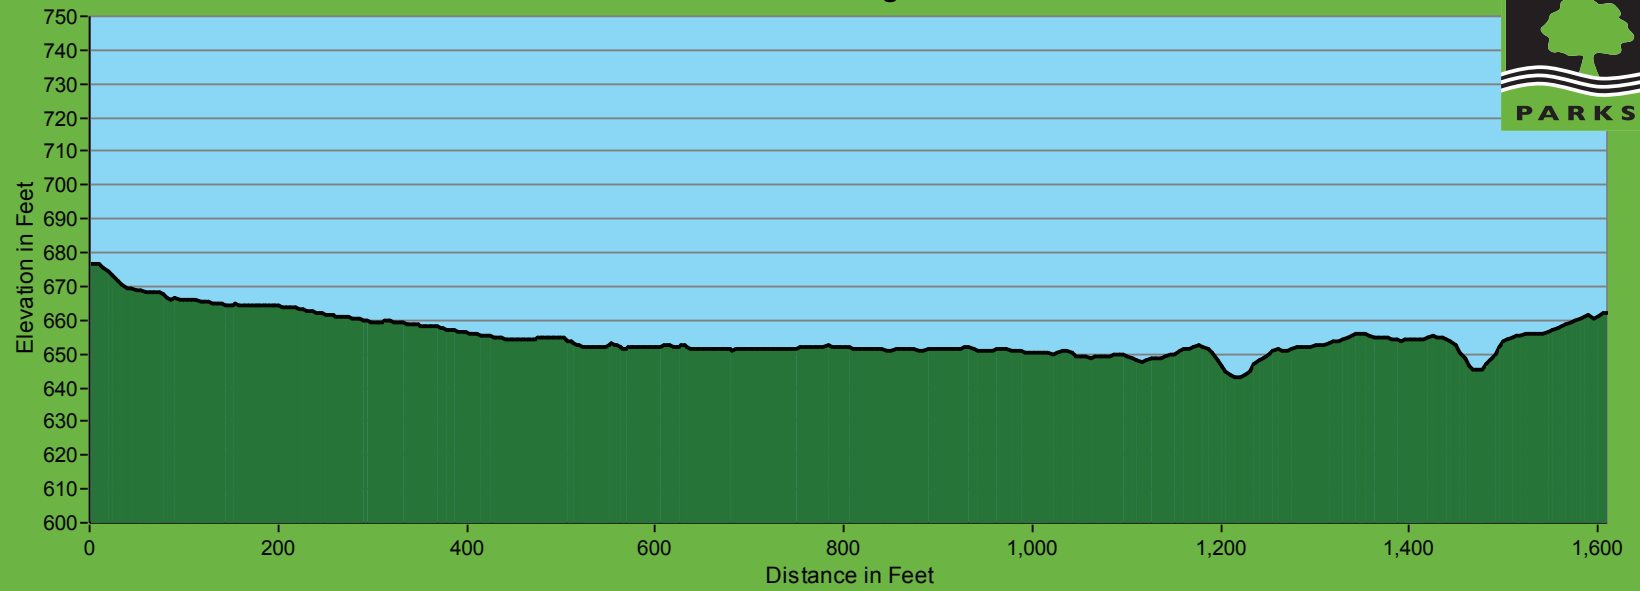

### San Bruno Mountain - Bog Trail Profile

33 Foot Elevation Change / Profile Begins at Old gaudalupe Trail and ends at Lower Bog Trail