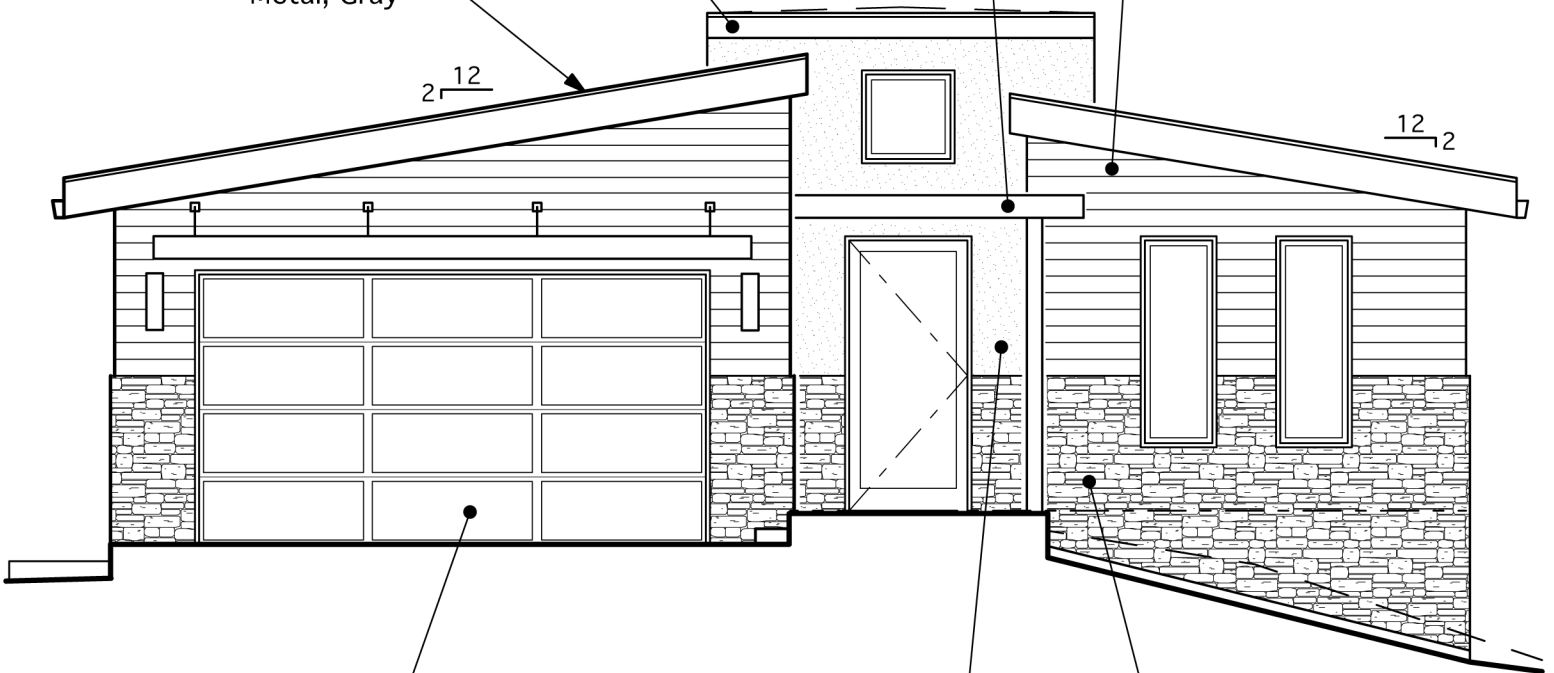

Fascias - Smooth Wood, Painted Black

Trellis Structures - Metal, Black

Siding - 6" Wide Stained Wood, Dark Brown

Roof - Standing Seam Metal, Gray

Windows & Doors - Black Metal w/ Painted Black Trim

Cement Plaster Stucco - Smooth Finish, Tan

Stone - Brick Pattern, Gray

Martin-Weiss Residence
 Custom Residence
 52 West Summit Drive
 Emerald Hills, CA 94062
 TERRY J. MARTIN ASSOCIATES, A.I.A.

**EXTERIOR
 COLORS & MATERIALS**